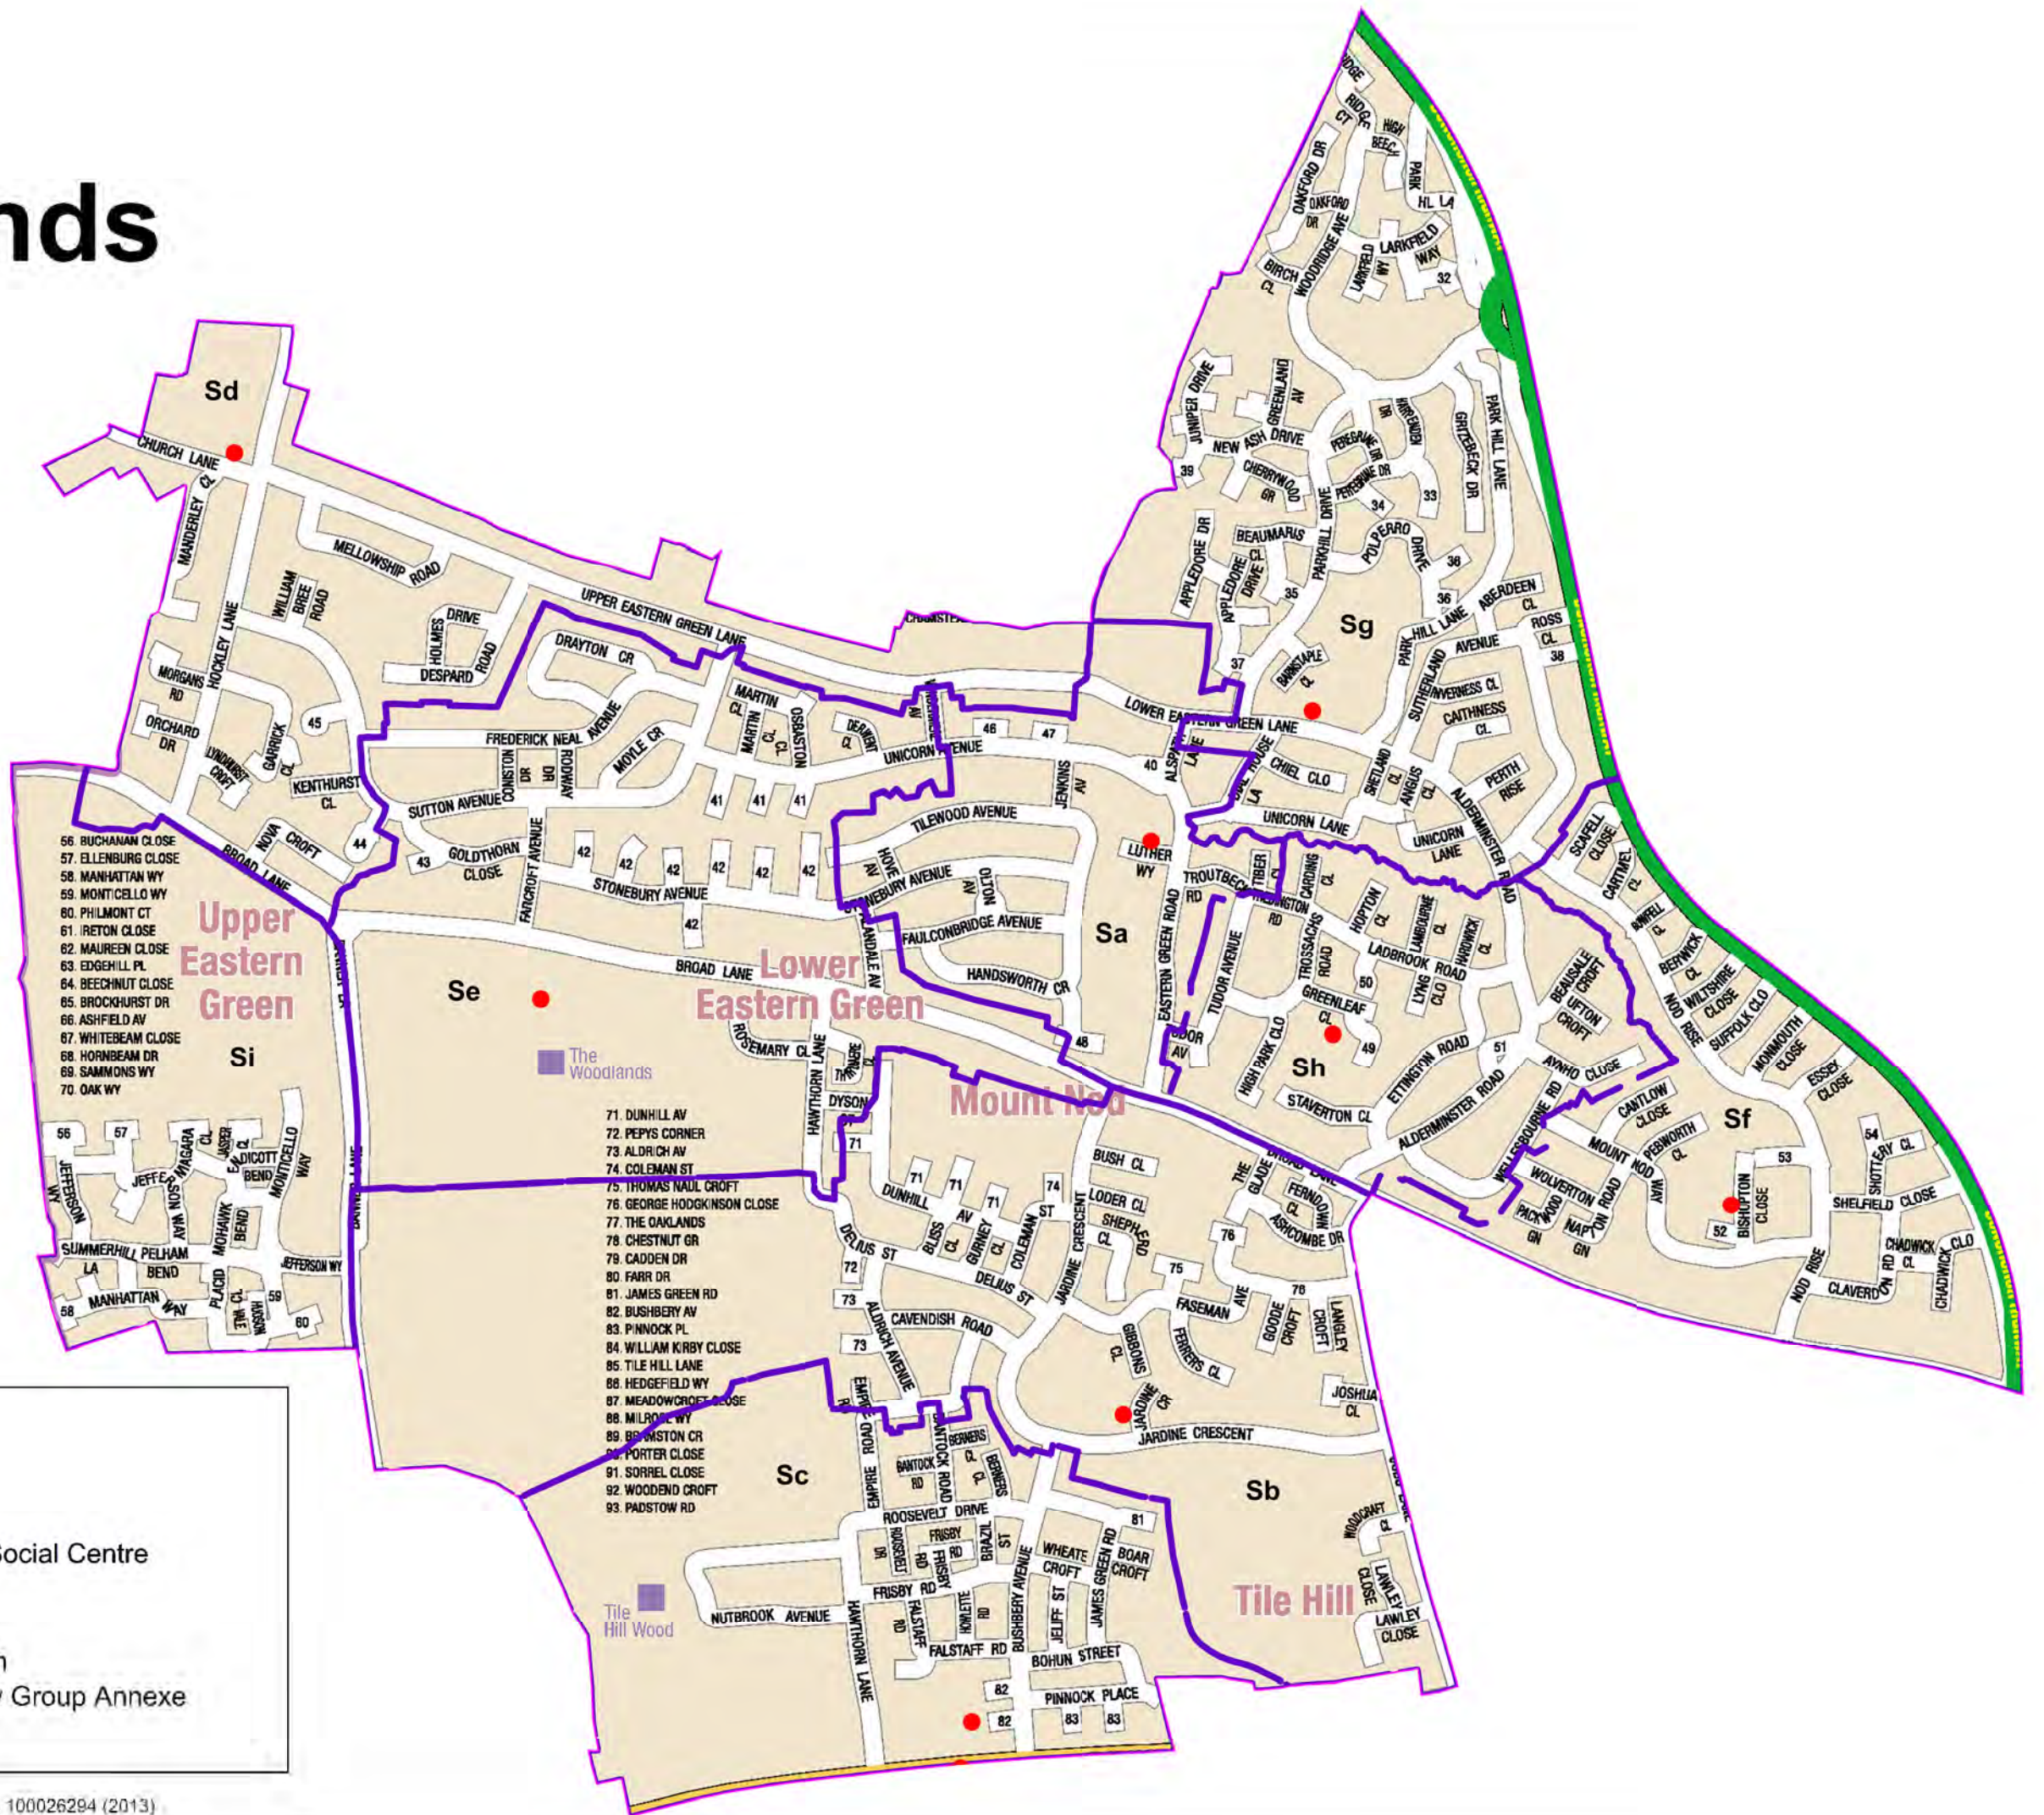

Woodlands

Woodlands

- SA - The Lutheran Centre
- SB - St. Oswald's Church Hall
- SC - Our Lady of the Assumption Social Centre
- SD - Eastern Green Social Club
- SE - The Woodlands School
- SF - St. John Vianney Parish Room
- SG - Park Hill Primary School, Play Group Annexe
- SH - Mount Nod Primary School