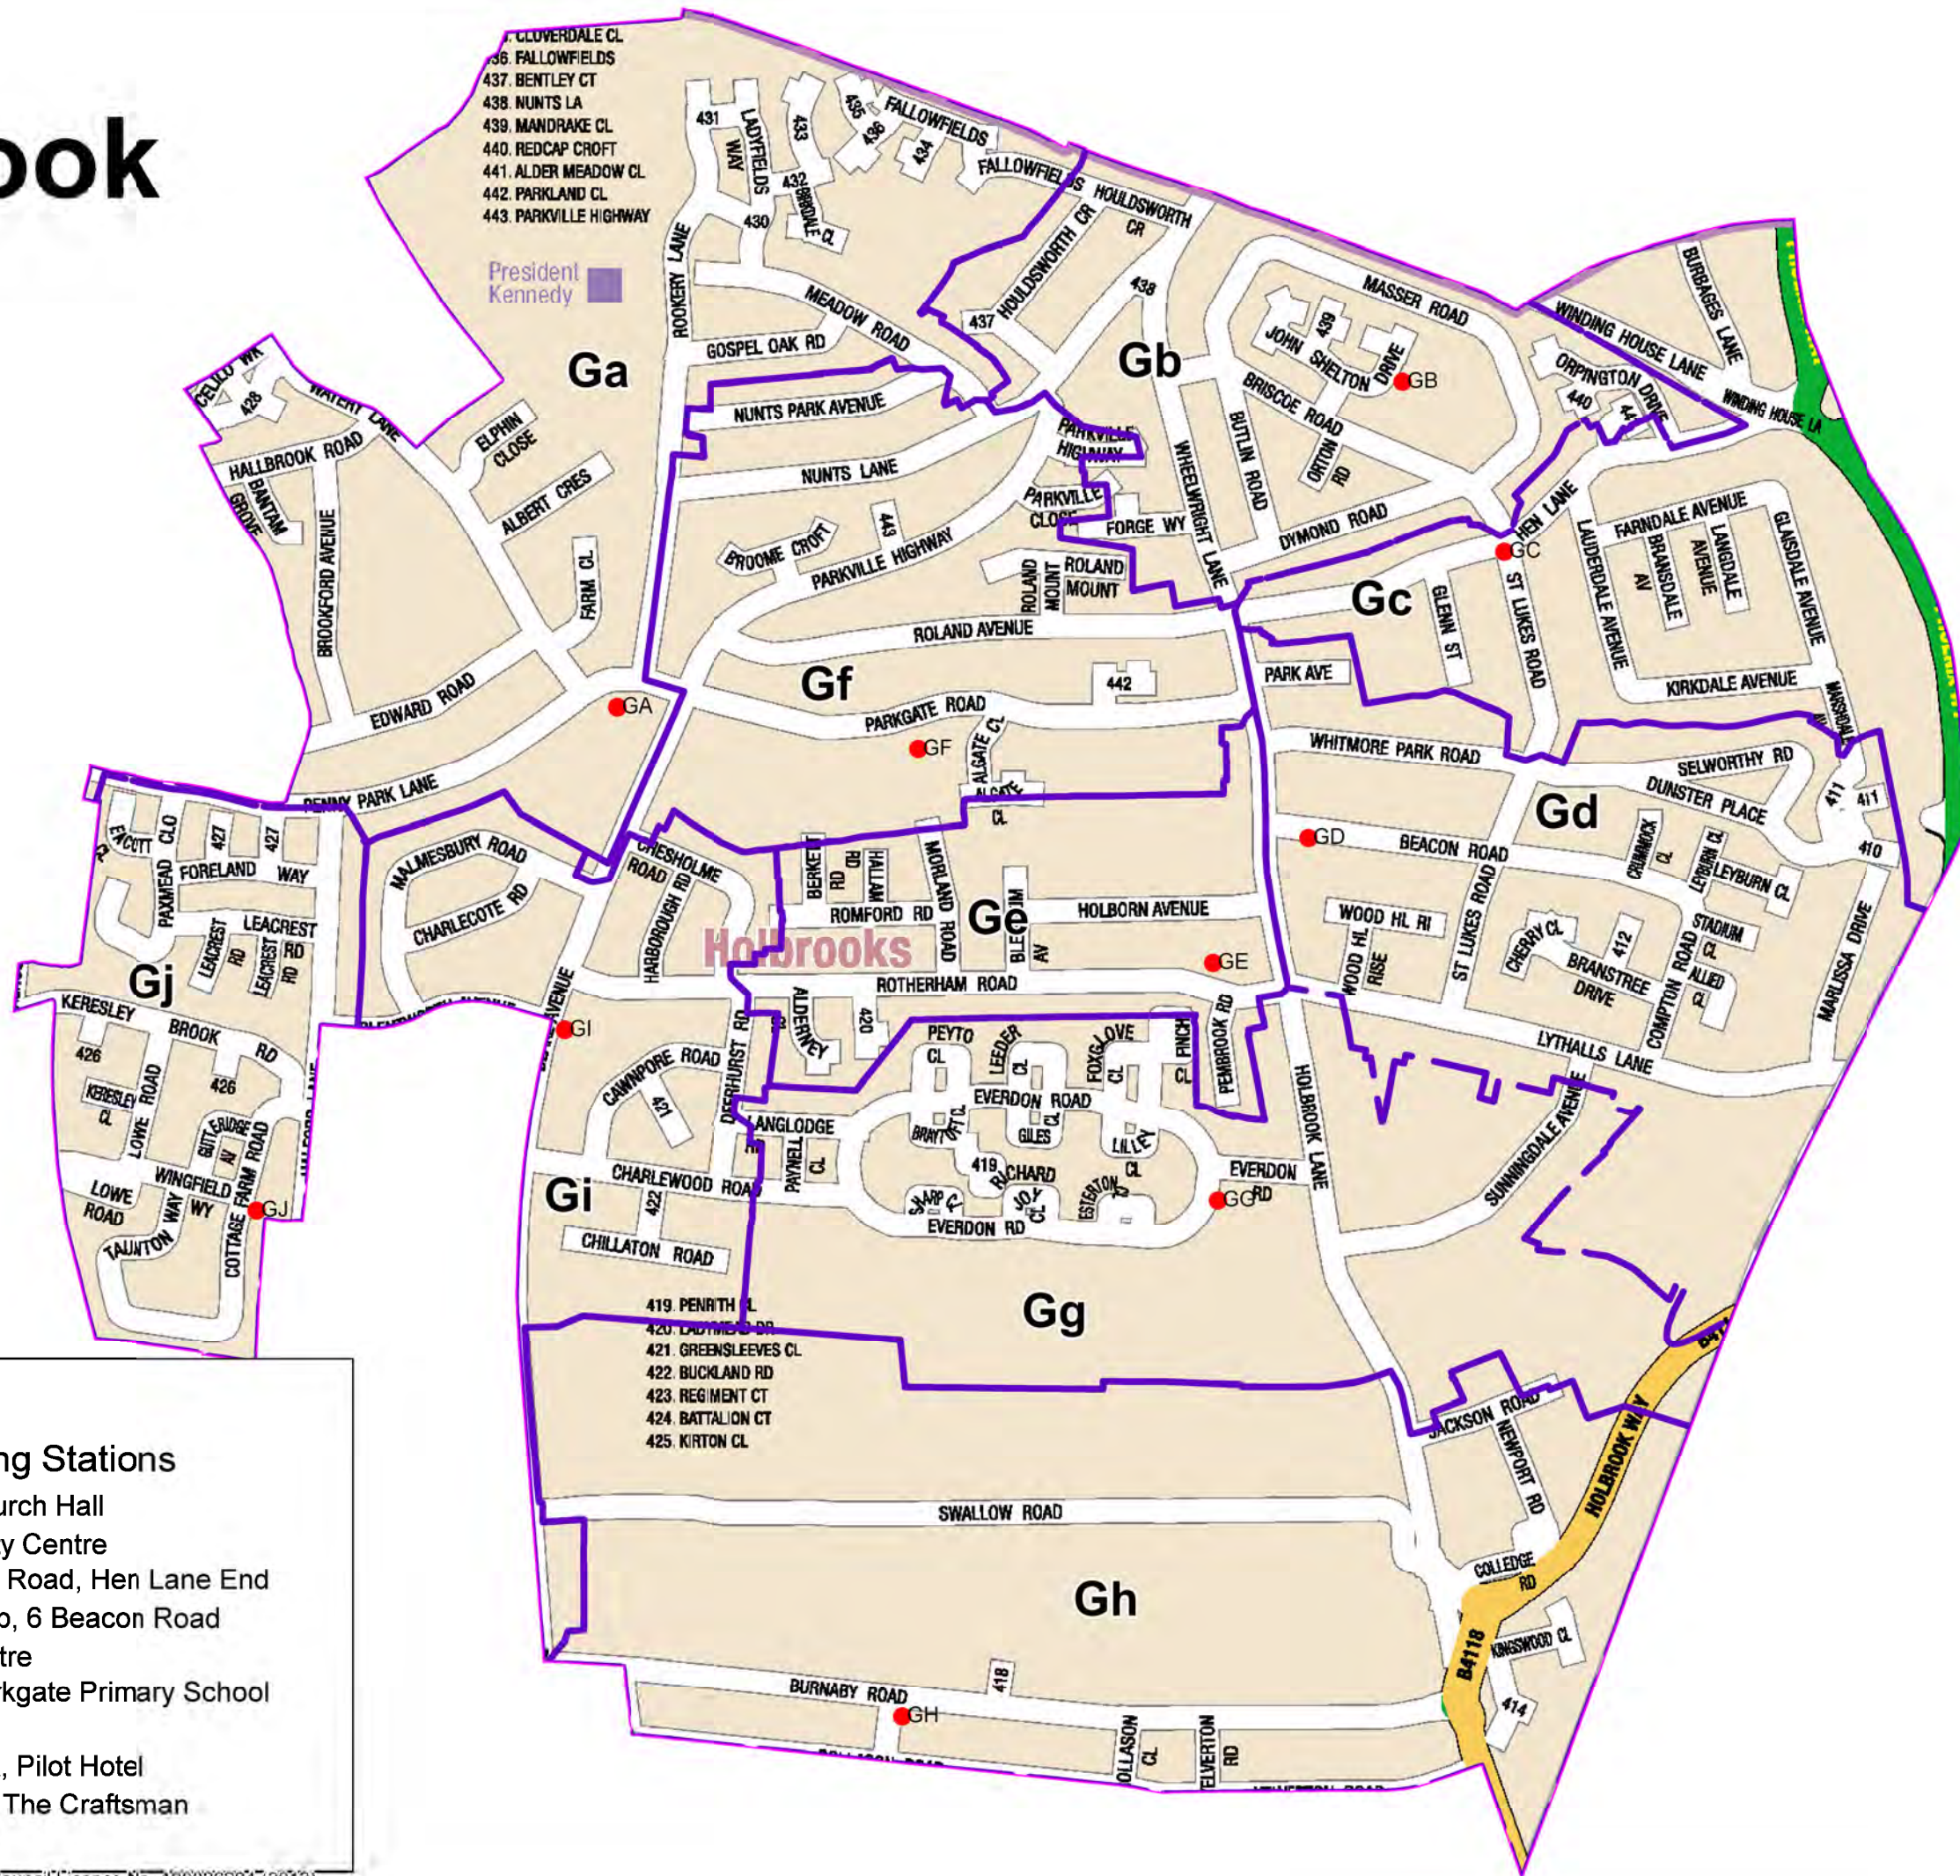

Holbrook

Holbrook

Suggested 2014 Polling Stations

- GA - Holy Family R.C. Church Hall
- GB - Holbrooks Community Centre
- GC - Portacabin, St Lukes Road, Hen Lane End
- GD - Hen Lane Social Club, 6 Beacon Road
- GE - St Luke's Parish Centre
- GF - Nursery Building, Parkgate Primary School
- GG - Maymorn Club
- GH - Portacabin, Car Park, Pilot Hotel
- GI - Portacabin, Car Park, The Craftsman
- GJ - Cottage Farm Lodge