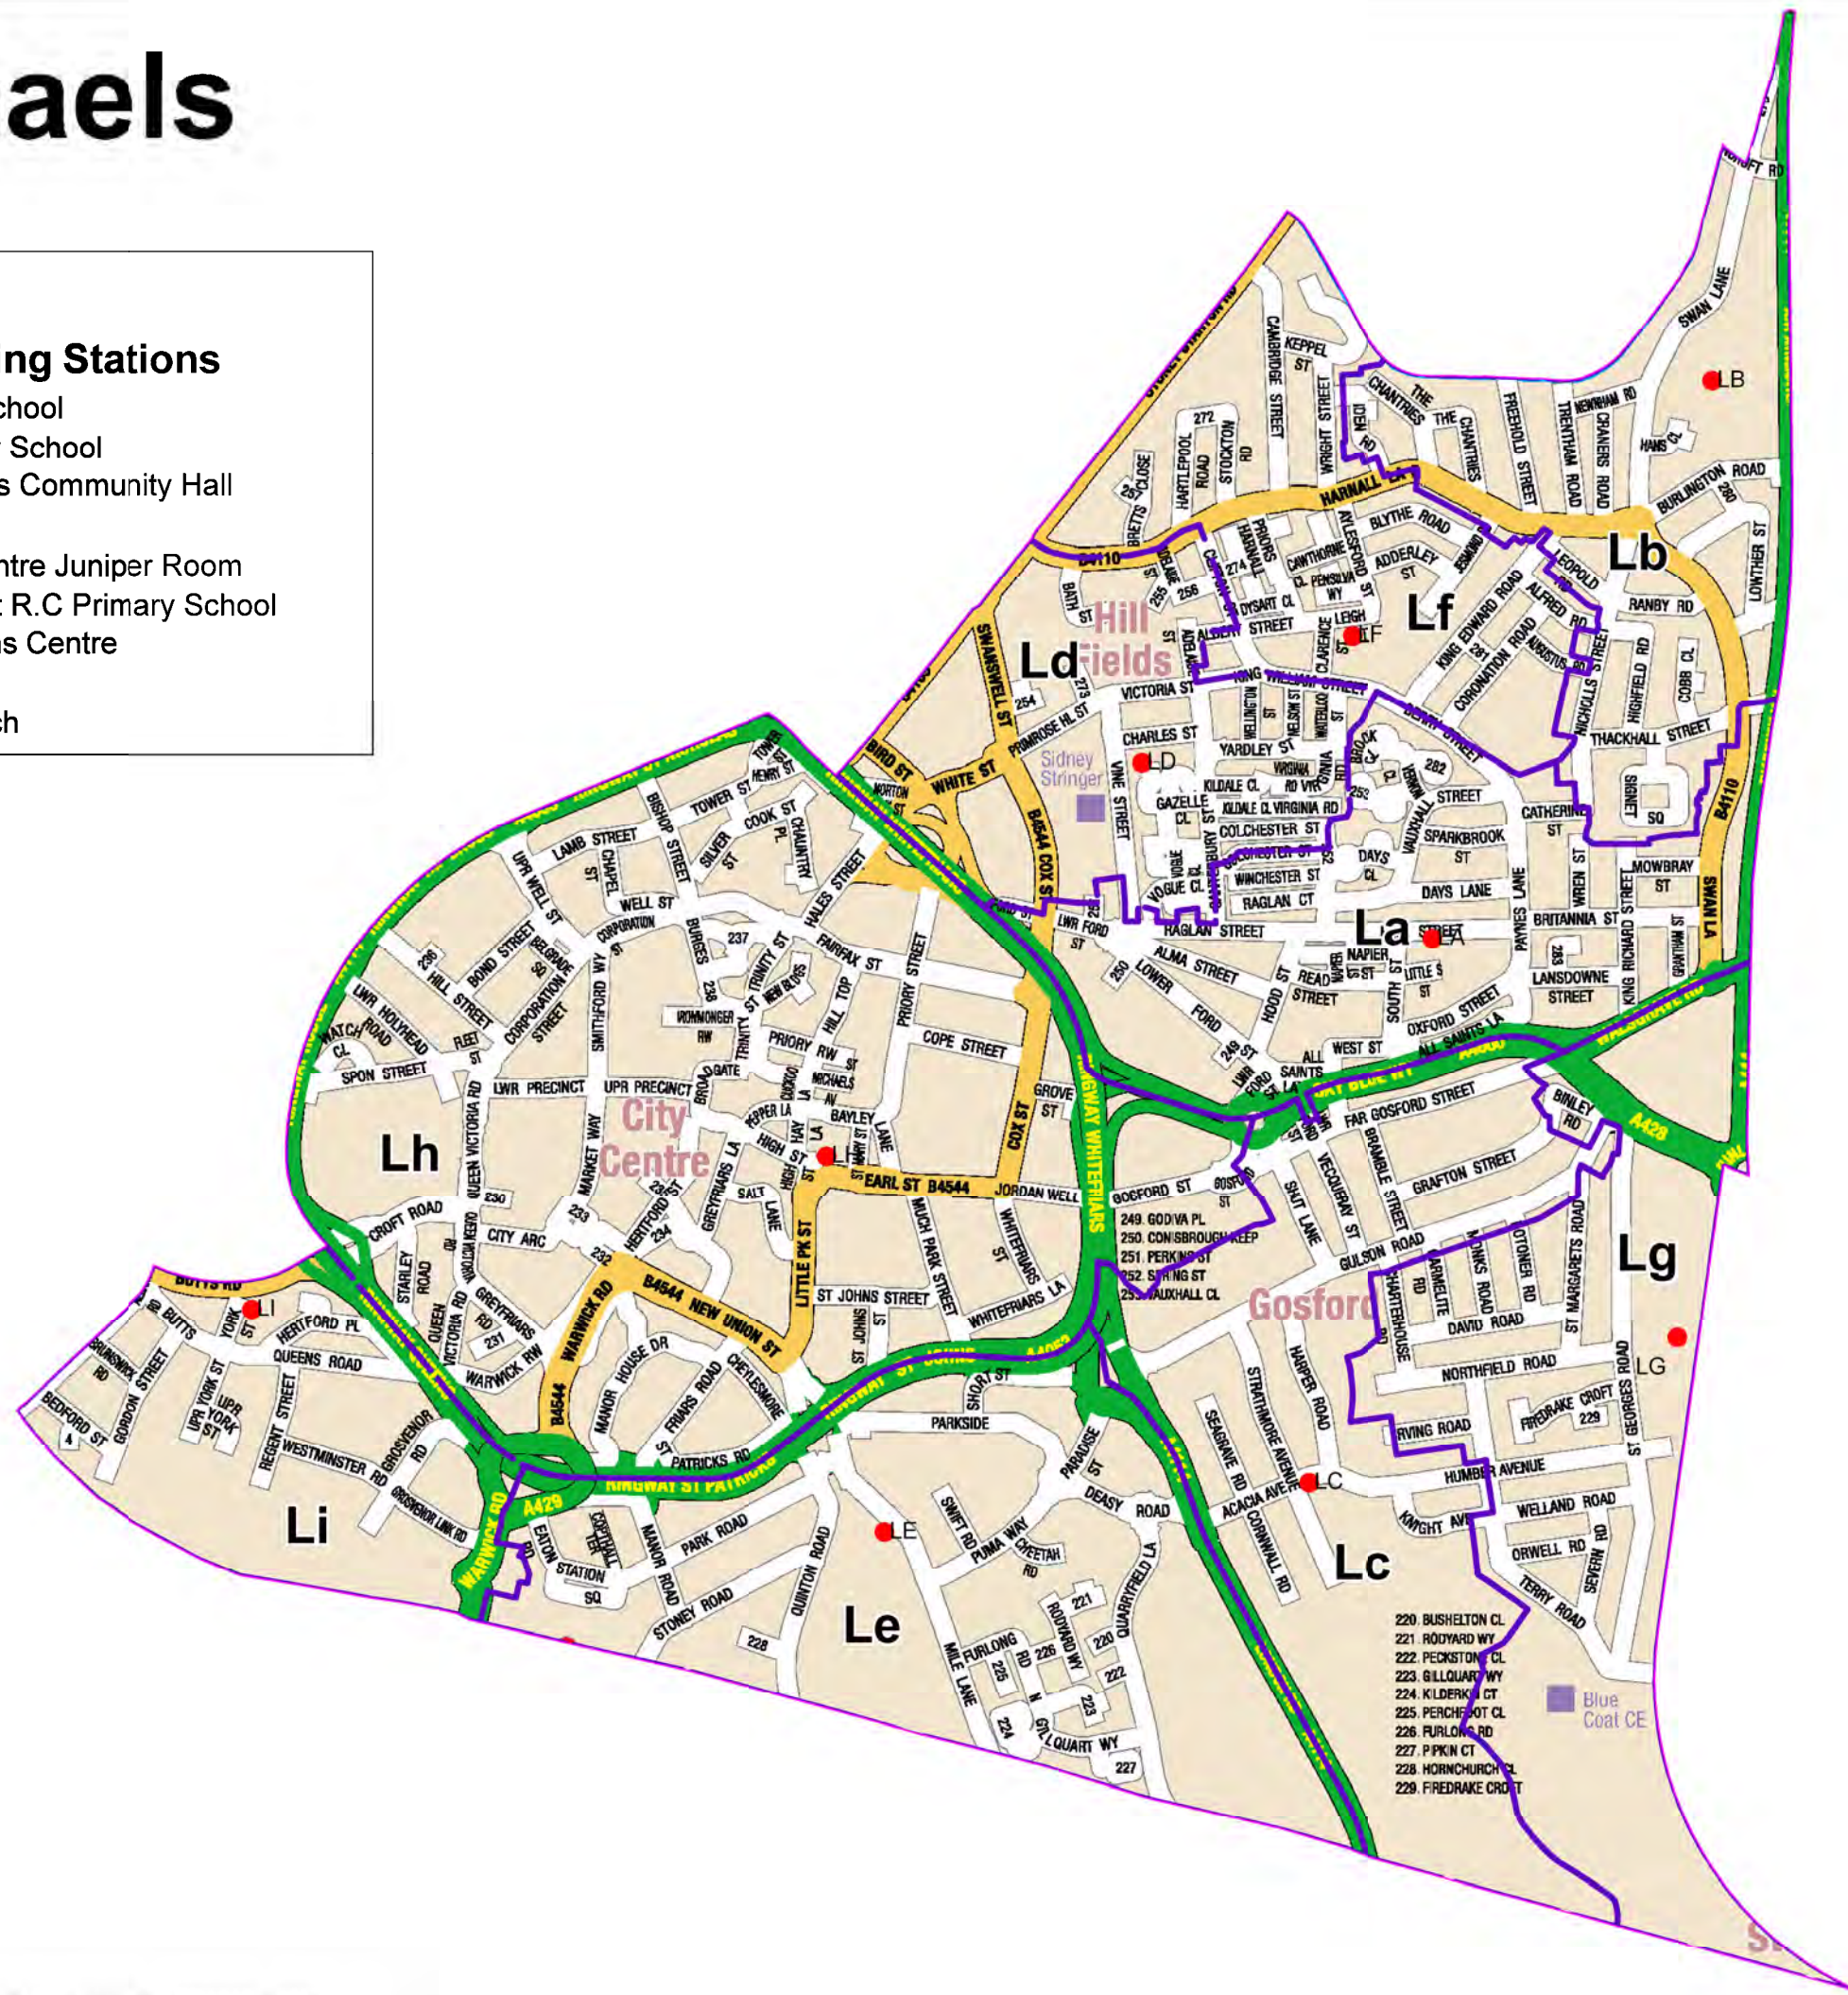

St Michaels

St Michaels

Suggested 2014 Polling Stations

- LA - Southfields Primary School
- LB - Frederick Bird Primary School
- LC - St. Anne and All Saints Community Hall
- LD - St. Peter's Centre
- LE - Elm Bank Training Centre Juniper Room
- LF - St. Mary & St. Benedict R.C Primary School
- LG - Gosford Park Childrens Centre
- LH - The Council House
- LI - Elim Pentecostal Church