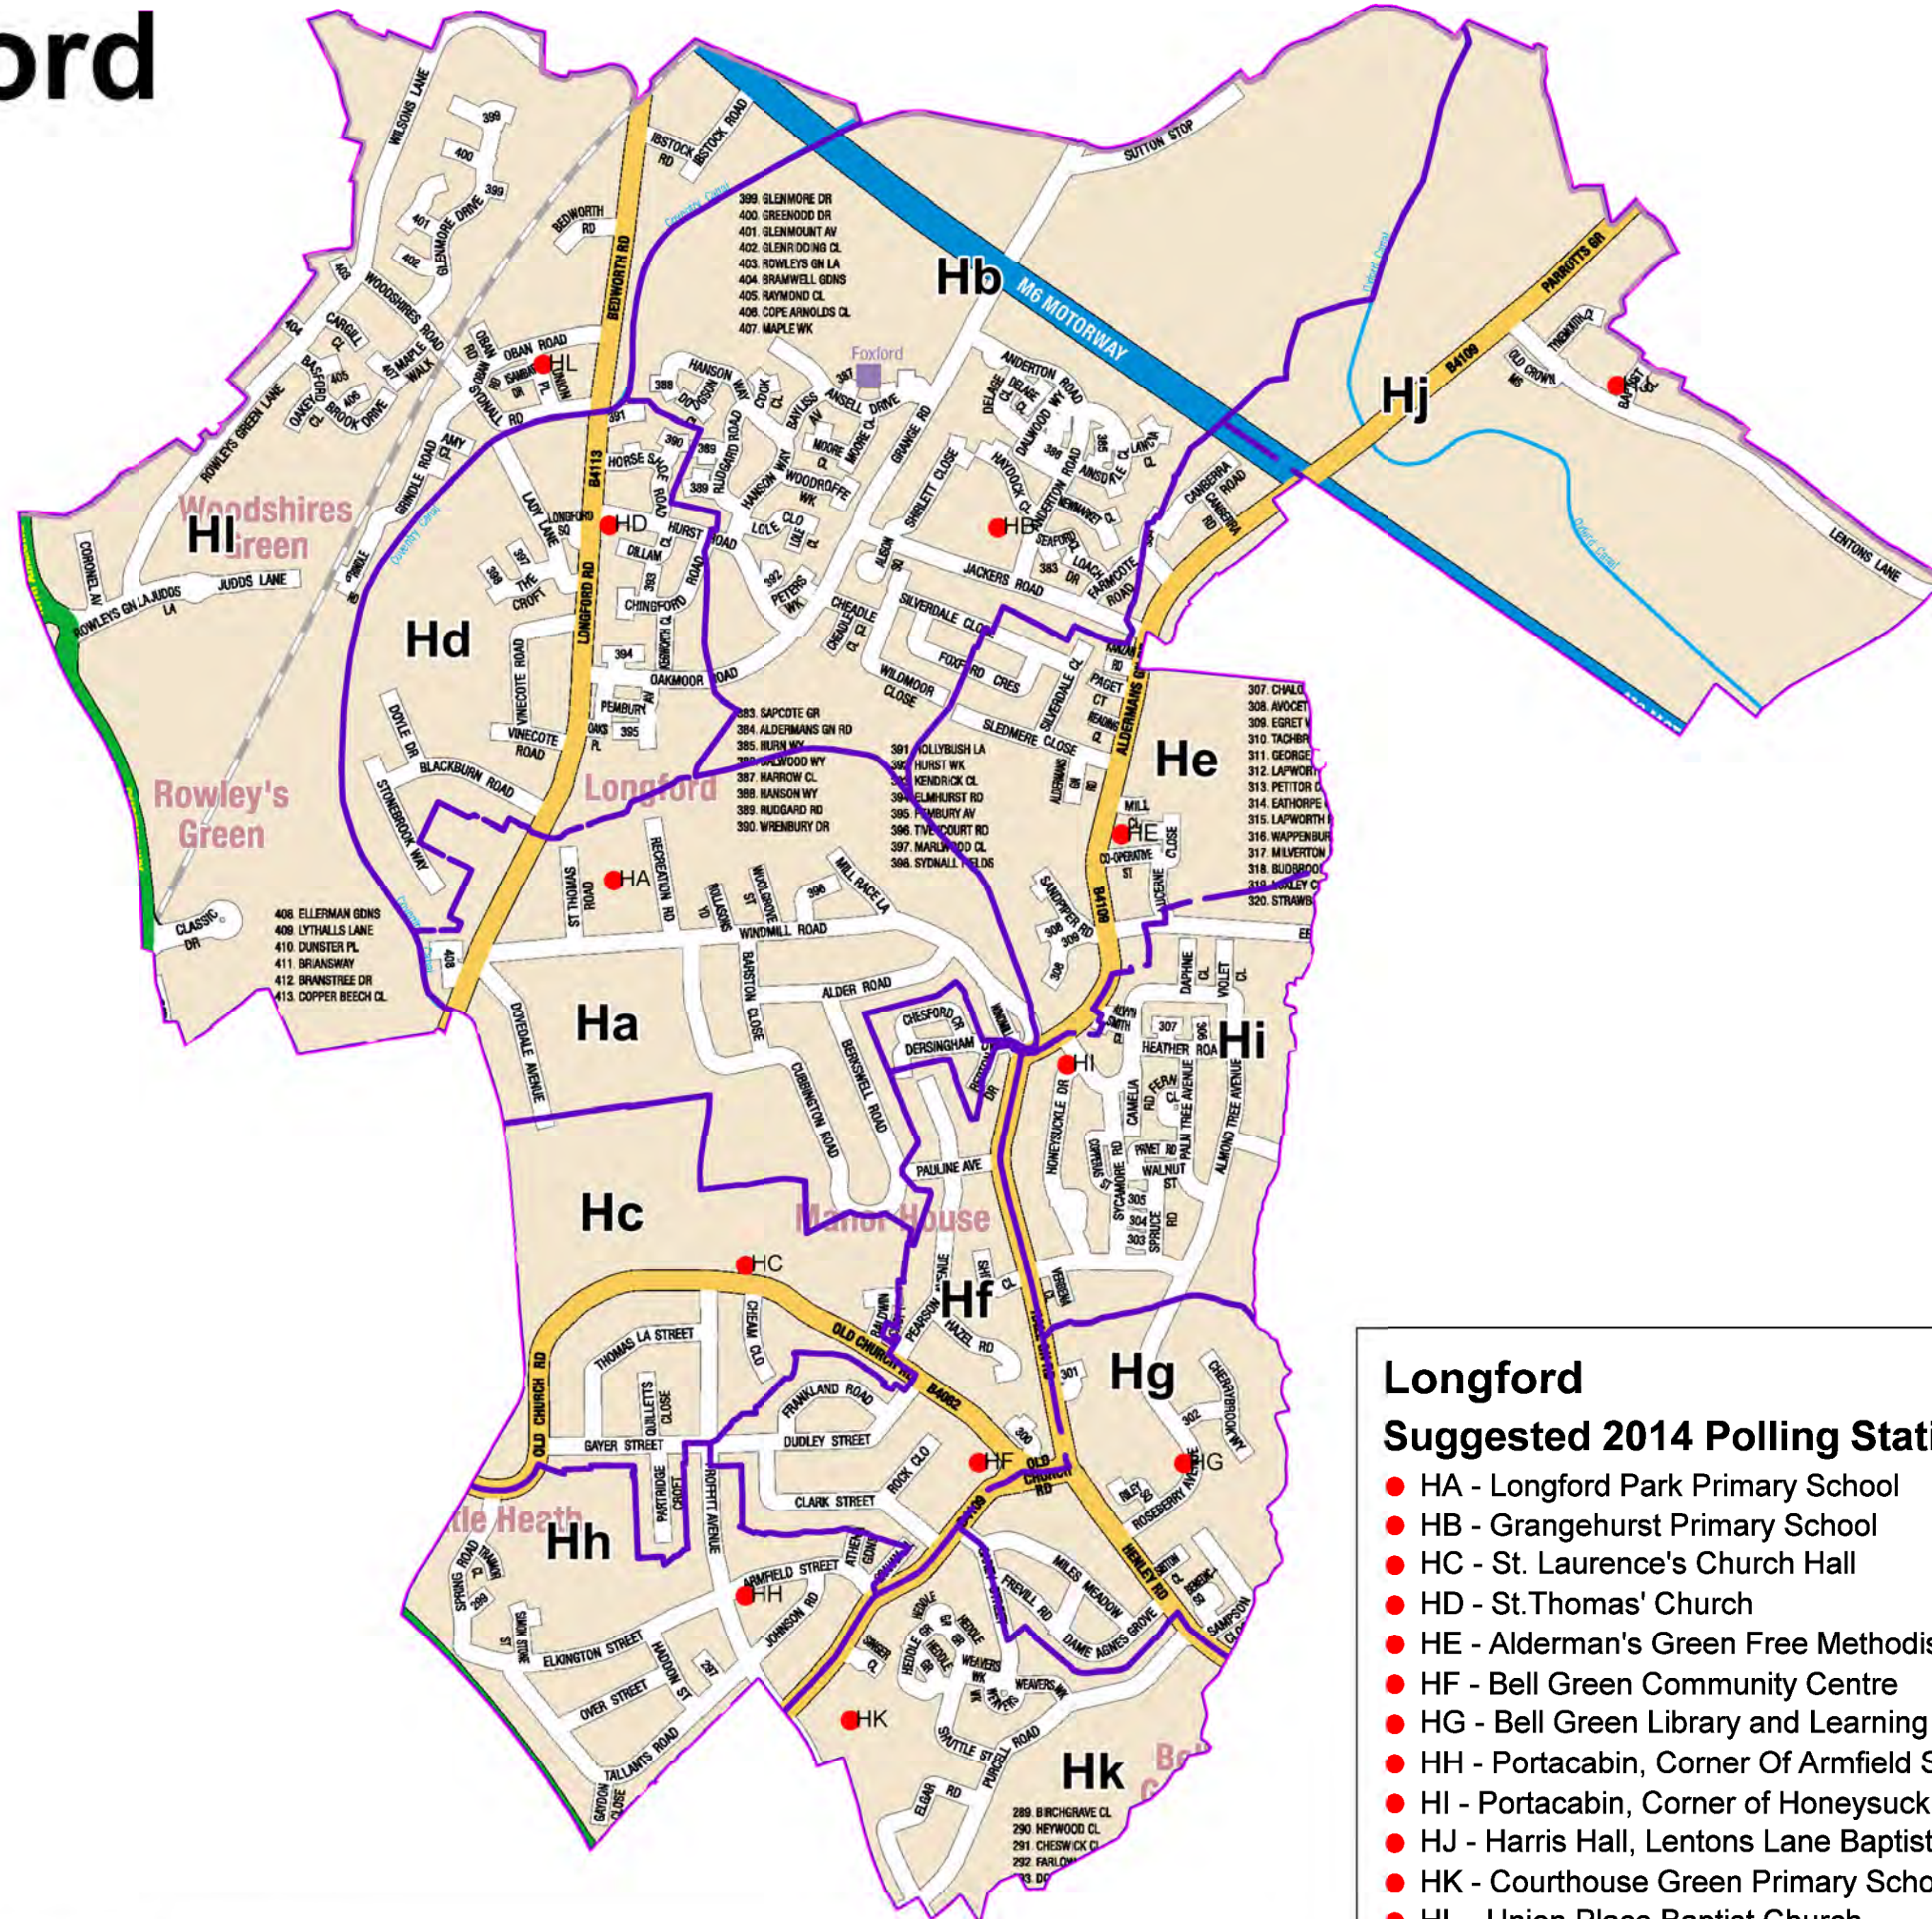

Longford

1. **Longford**
   Suggested 2014 Polling Stations
2. HA - Longford Park Primary School
   - HB - Grangehurst Primary School
   - HC - St. Laurence's Church Hall
   - HD - St. Thomas' Church
   - HE - Alderman's Green Free Methodist Church
   - HF - Bell Green Community Centre
   - HG - Bell Green Library and Learning Centre
   - HH - Portacabin, Corner Of Armfield Street and Proffitt Avenue
   - HI - Portacabin, Corner of Honeysuckle Drive and Almond Tree Avenue
   - HJ - Harris Hall, Lentons Lane Baptist Church
   - HK - Courthouse Green Primary School
   - HL - Union Place Baptist Church