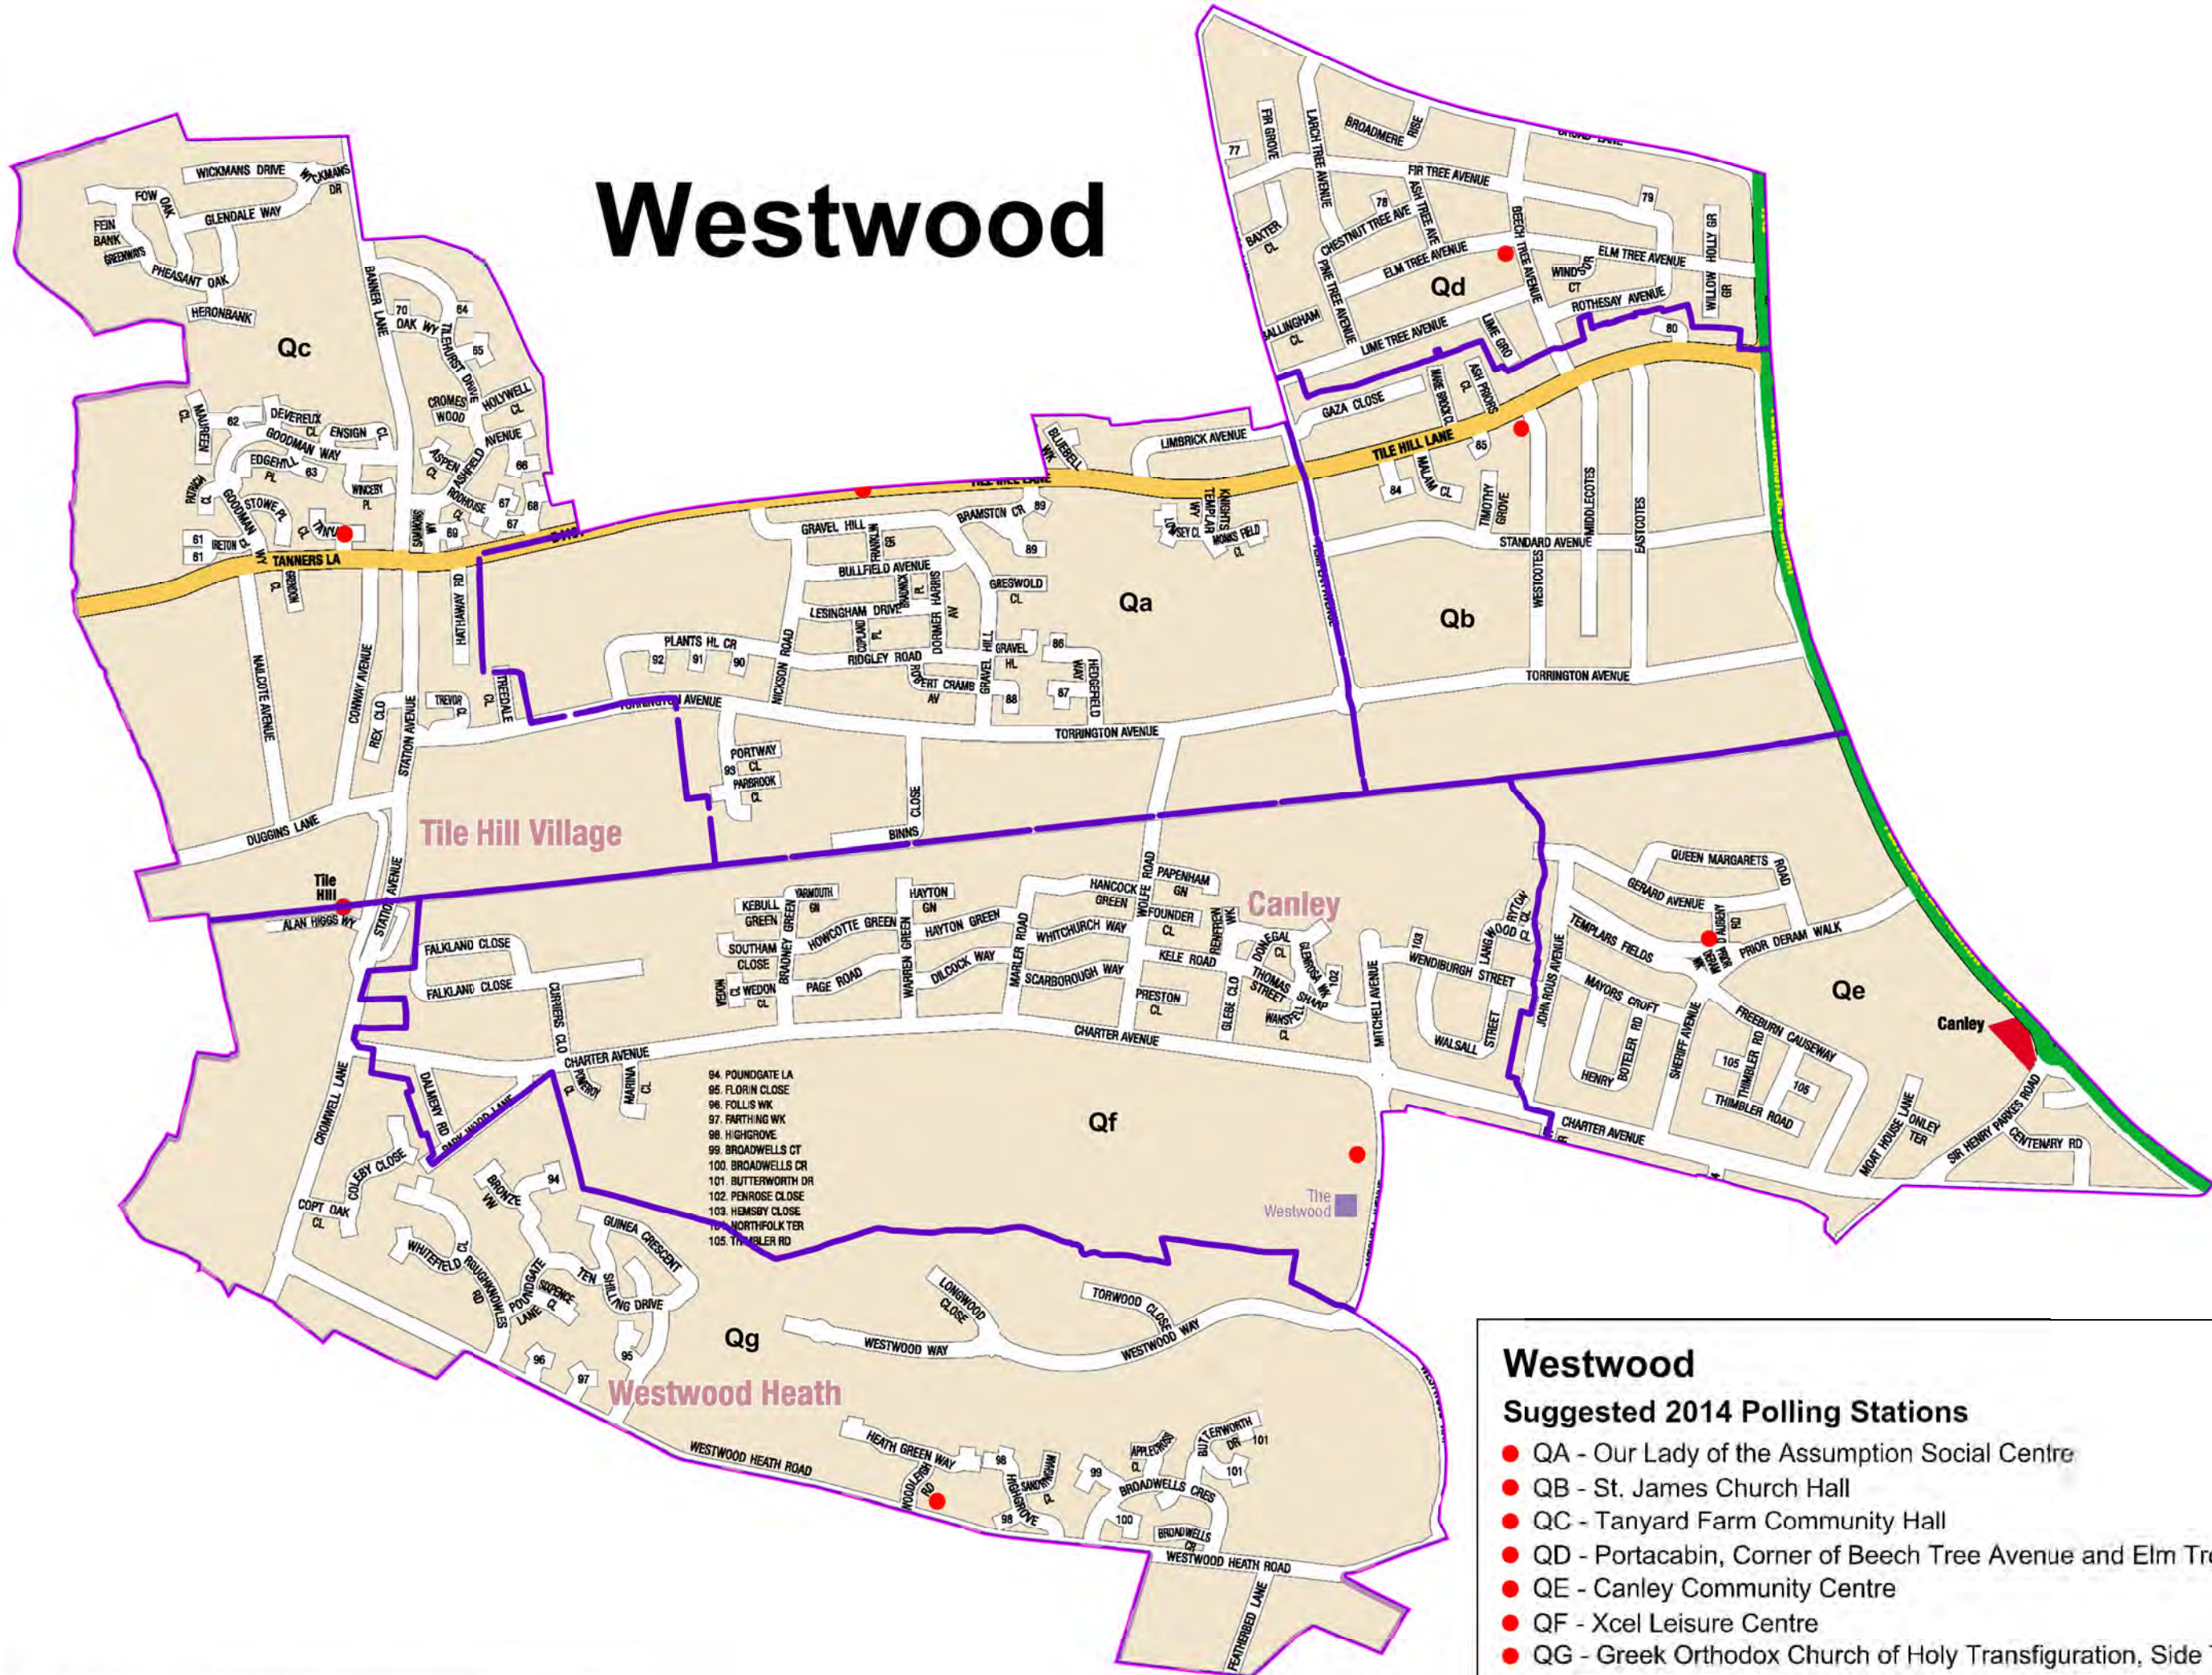

Sherbourne

Upper Stoke

Wainbody

- 106. MILBURN HL RD
- 107. LEEMING CLOSE
- 108. HIGHWAYMANS CROFT
- 109. LEAM GN
- 110. CHANCELLORS CLOSE
- 111. THE GALLARDS
- 112. HEYCROFT
- 113. MOREALL MEADOWS
- 114. POPPYFIELD CT
- 115. CASSANDRA CLOSE
- 116. CRYFIELD HEIGHTS
- 117. THE SPINNE
- 118. SWALENCE
- 119. CANNON HL RD
- 120. ATHERSTON PL
- 121. THE LAURELS
- 122. FAIRLANDS PK
- 123. BEANFIELD AV
- 124. KINGSCOTE GR
- 125. JEDBURGH GR
- 126. IFRACOMBE GR
- 127. HANDCROSS GR

Westwood

- Westwood**
Suggested 2014 Polling Stations
- QA - Our Lady of the Assumption Social Centre
 - QB - St. James Church Hall
 - QC - Tanyard Farm Community Hall
 - QD - Portacabin, Corner of Beech Tree Avenue and Elm Tree Avenue
 - QE - Canley Community Centre
 - QF - Xcel Leisure Centre
 - QG - Greek Orthodox Church of Holy Transfiguration, Side Tea Room